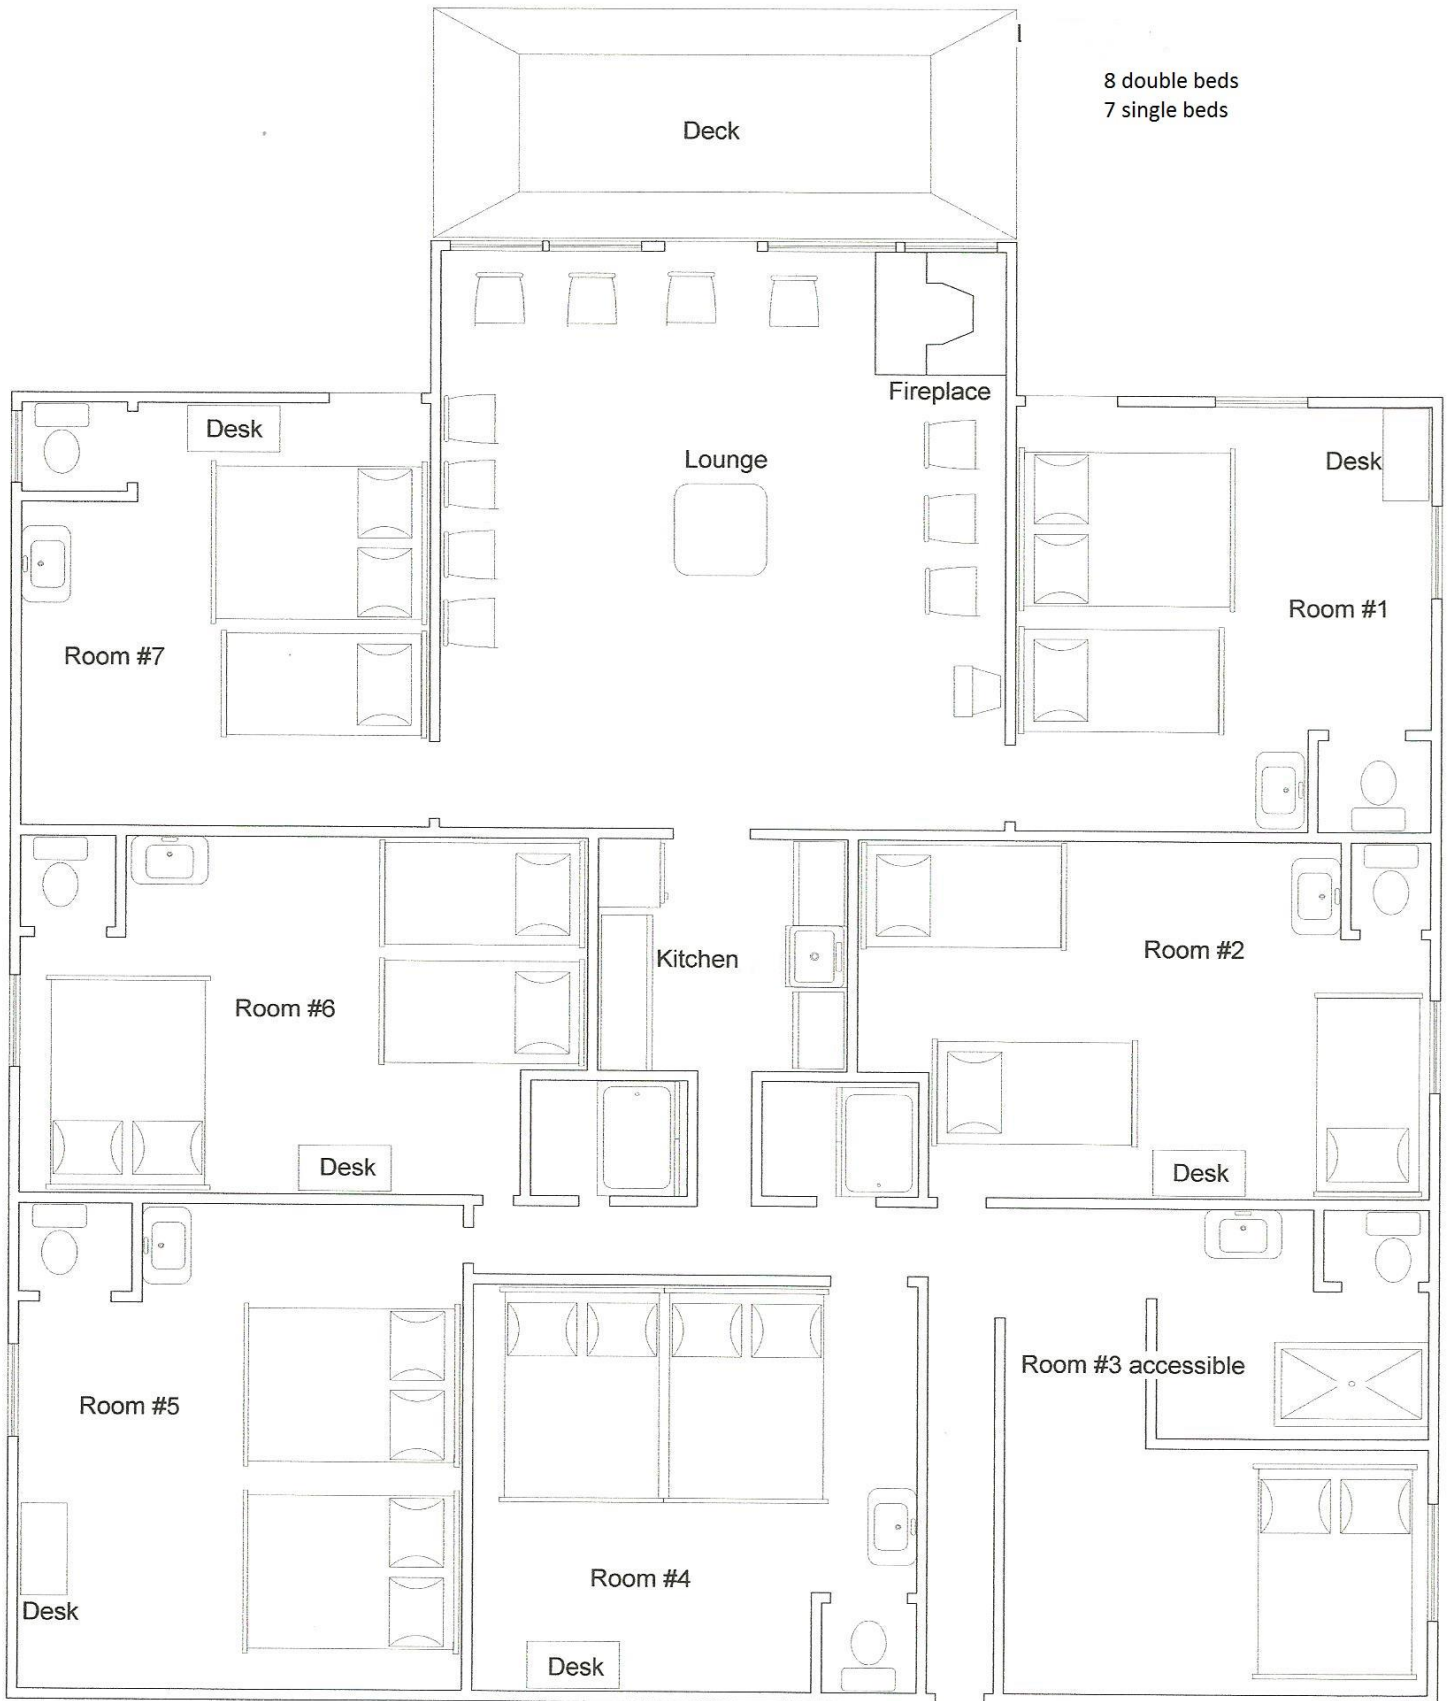

# Saswasig Lodge

8 double beds  
7 single beds

Deck

Fireplace

Lounge

Desk

Room #7

Desk

Room #1

Room #6

Kitchen

Room #2

Desk

Desk

Room #5

Room #3 accessible

Room #4

Desk

Desk